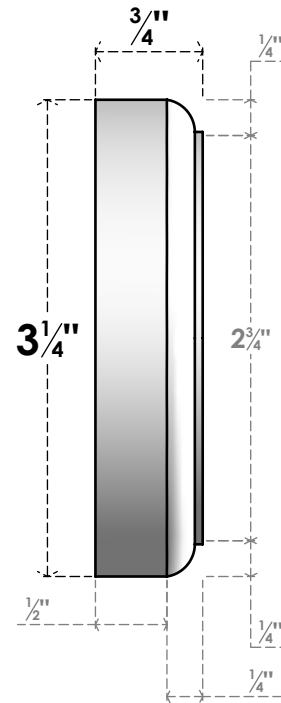

ROSP050X033X075DAL11

5"W X 3 1/4"H X 3/4"P STANDARD DALTON FLOWER ROSETTE WITH ROUNDED EDGE, ARCHITECTURAL GRADE PVC

FRONT

SIDE

EKENA MILLWORK
2300 WEST MAIN ST.
CLARKSVILLE, TX 75426
TOLL FREE: 866-607-0453
WWW.EKENAMILLWORK.COM

NOTES

1. INSTALLATION TO BE COMPLETED IN ACCORDANCE WITH MANUFACTURER'S SPECIFICATIONS.
2. DRAWING MAY NOT BE TO SCALE
3. THIS DRAWING IS INTENDED FOR DESIGN AND PLANNING PURPOSES ONLY.
4. ALL INFORMATION CONTAINED HEREIN WAS CURRENT AT THE TIME OF DEVELOPMENT BUT MUST BE REVIEWED AND APPROVED BY THE PRODUCT MANUFACTURER TO BE CONSIDERED ACCURATE.
5. ARCHITECTURAL GRADE PVC PRODUCTS ARE MADE FROM EXPANDED CELLULAR PVC AND COME NATURALLY WHITE BUT MAY BE PAINTED