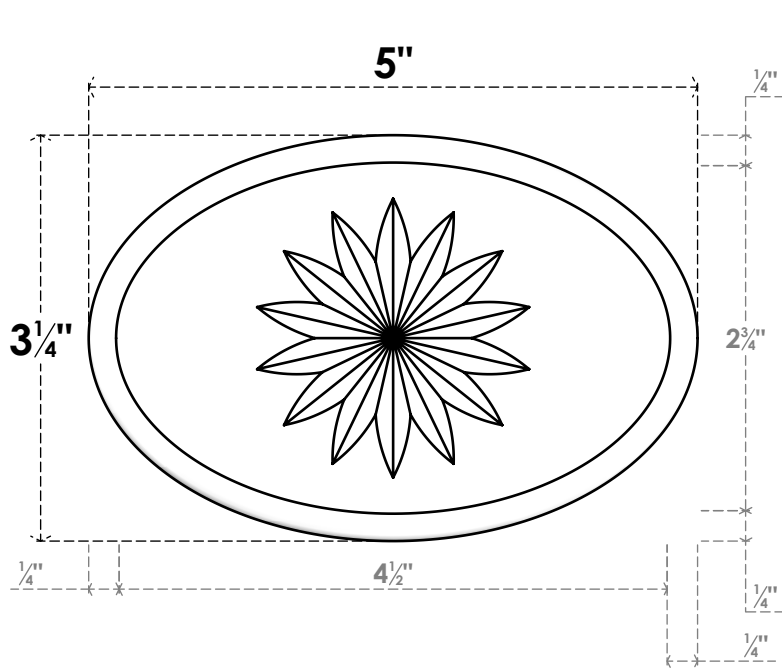

ROSP050X033X075DAL11

5"W X 3 1/4"H X 3/4"P STANDARD DALTON FLOWER ROSETTE WITH ROUNDED EDGE, ARCHITECTURAL GRADE PVC

FRONT

SIDE

EKENA MILLWORK
2300 WEST MAIN ST.
CLARKSVILLE, TX 75426
TOLL FREE: 866-607-0453
WWW.EKENAMILLWORK.COM